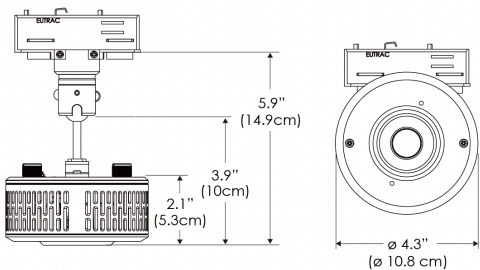

W360X-TEX Legacy product