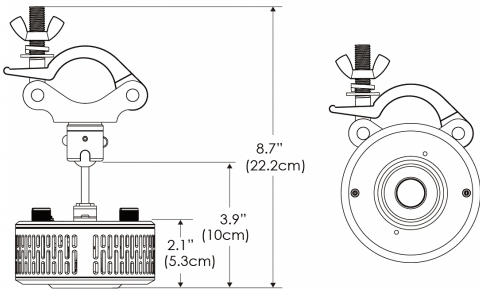

### SPECIFICATIONS

Beam Angle	130°
Spectrum Type	AMZ : Plant Flourish & Growth
	TB : Coral Health & Growth
Control	Intensity (0% - 100%), CCT
LED Source	DiCon Dense Matrix LED
Power Draw	80W max
AC Input Voltage	100 - 240V AC, 60Hz
Cooling	Fan Cooled
Operating Temperature	32 - 104°F (0 - 40°C)
Fixture Weight	0.8lb (~0.3kg)
Power Supply Weight	1.0lb (~0.4kg)

**MECHANICAL FIGURES**

**W360X-TOX/TON**

**PS**

**PSX**

**W360X-CLP**

**Mounting Bracket Dimensions ALL-CLP**

\*All -CLP configuration models come with standard DC cables of 6 inches and AC cables of 10 ft.

Distance		3' (~0.9 m)	5' (~1.5 m)	10' (~3.0 m)
130°	@4000K			
	fc	156	82	20
	lux	1679	880	214
	@6500K			
	fc	158	83	21
	lux	1700	891	217
Beam Diameter		Ø 5.2' (1.6m)	Ø 8.8' (2.7m)	Ø 17.5' (5.3m)

Beam Angle : 130°

TB

Distance		3' (~0.9 m)	5' (~1.5 m)	10' (~3.0 m)
130°	@10000K			
	fc	96	35	11
	lux	1028	370	110
	@20000K			
	fc	47	17	6
	lux	498	179	57
Beam Diameter		Ø 5.2' (1.6m)	Ø 8.8' (2.7m)	Ø 17.5' (5.3m)

Beam Angle : 130°