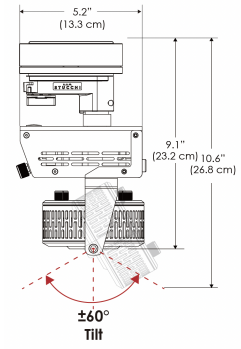

**MECHANICAL FIGURES**

**W360X-TOX/TON**

**PS**

**PSX**

**W360X-CLP**

**Mounting Bracket Dimensions ALL-CLP**

\*All -CLP configuration models come with standard DC cables of 6 inches and AC cables of 10 ft.

**W360X-TEX Legacy product**

**W360X-TG Legacy product**

**MECHANICAL FIGURES**

W360X-MPT

**PSX**

US

**PHOTOMETRIC DATA**

AMZ

Distance		3' (~0.9 m)	5' (~1.5 m)	10' (~3.0 m)
130°	@4000K			
	fc	156	82	20
	lux	1679	880	214
	@6500K			
	fc	158	83	21
	lux	1700	891	217
Beam Diameter		Ø 5.2' (1.6m)	Ø 8.8' (2.7m)	Ø 17.5' (5.3m)

Beam Angle : 130°

TB

Distance		3' (~0.9 m)	5' (~1.5 m)	10' (~3.0 m)
130°	@10000K			
	fc	96	35	11
	lux	1028	370	110
	@20000K			
	fc	47	17	6
	lux	498	179	57
Beam Diameter		Ø 5.2' (1.6m)	Ø 8.8' (2.7m)	Ø 17.5' (5.3m)

Beam Angle : 130°