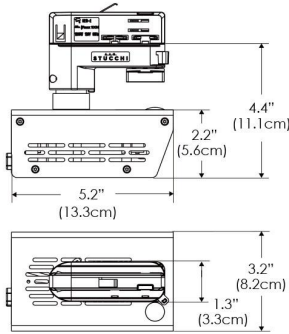

### SPECIFICATIONS

Beam Angle	130°
Spectrum Type	AMZ : Plant Flourish & Growth
	TB : Coral Health & Growth
Control	Intensity (0% - 100%), CCT
LED Source	DiCon Dense Matrix LED
Power Draw	80W max
AC Input Voltage	100 - 240V AC, 60Hz
Cooling	Fan Cooled
Operating Temperature	32 - 104°F (0 - 40°C)
Fixture Weight	0.8lb (~0.3kg)
Power Supply Weight	1.0lb (~0.4kg)

**MECHANICAL FIGURES**

**W360X-TOX/TON**

**PS**

**PSX**

**W360X-CLP**

**Mounting Bracket Dimensions ALL-CLP**

\*All -CLP configuration models come with standard DC cables of 6 inches and AC cables of 10 ft.

Distance		3' (~0.9 m)	5' (~1.5 m)	10' (~3.0 m)
130°	@4000K			
	fc	156	82	20
	lux	1679	880	214
	@6500K			
	fc	158	83	21
	lux	1700	891	217
Beam Diameter		Ø 5.2' (1.6m)	Ø 8.8' (2.7m)	Ø 17.5' (5.3m)

Beam Angle : 130°

TB

Distance		3' (~0.9 m)	5' (~1.5 m)	10' (~3.0 m)
130°	@10000K			
	fc	96	35	11
	lux	1028	370	110
	@20000K			
	fc	47	17	6
	lux	498	179	57
Beam Diameter		Ø 5.2' (1.6m)	Ø 8.8' (2.7m)	Ø 17.5' (5.3m)

Beam Angle : 130°