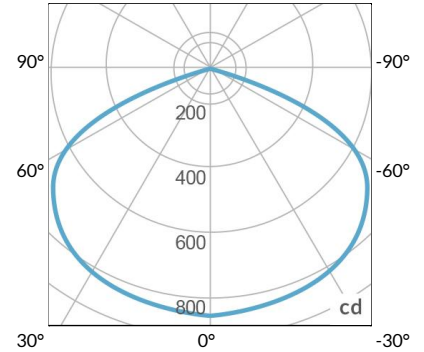

Distance		3' (~0.9 m)	5' (~1.5 m)	10' (~3.0 m)
130°	@4000K			
	fc	156	82	20
	lux	1679	880	214
	@6500K			
	fc	158	83	21
	lux	1700	891	217
Beam Diameter		Ø 5.2' (1.6m)	Ø 8.8' (2.7m)	Ø 17.5' (5.3m)

Beam Angle : 130°

TB

Distance		3' (~0.9 m)	5' (~1.5 m)	10' (~3.0 m)
130°	@10000K			
	fc	96	35	11
	lux	1028	370	110
	@20000K			
	fc	47	17	6
	lux	498	179	57
Beam Diameter		Ø 5.2' (1.6m)	Ø 8.8' (2.7m)	Ø 17.5' (5.3m)

Beam Angle : 130°