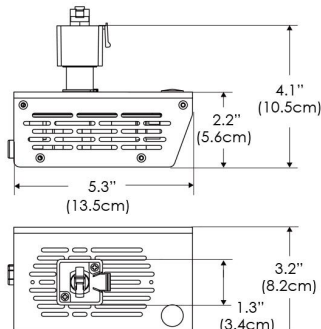

W360X-TG Legacy product