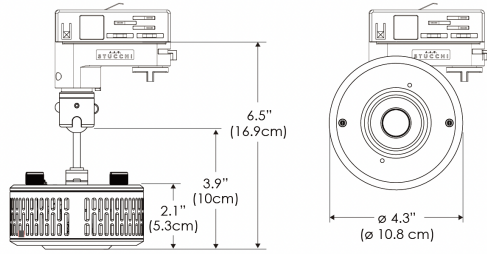

MECHANICAL FIGURES

W360X-TOX/TON