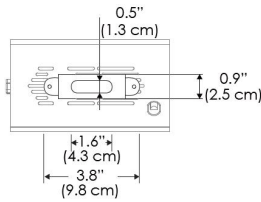

### SPECIFICATIONS

Beam Angle	130°
Spectrum Type	AMZ : Plant Flourish & Growth
	TB : Coral Health & Growth
Control	Intensity (0% - 100%), CCT
LED Source	DiCon Dense Matrix LED
Power Draw	80W max
AC Input Voltage	100 - 240V AC, 60Hz
Cooling	Fan Cooled
Operating Temperature	32 - 104°F (0 - 40°C)
Fixture Weight	0.8lb (~0.3kg)
Power Supply Weight	1.0lb (~0.4kg)

**MECHANICAL FIGURES**

**W360X-TOX/TON**

**PS**

**PSX**

**W360X-CLP**

**Mounting Bracket Dimensions ALL-CLP**

\*All -CLP configuration models come with standard DC cables of 6 inches and AC cables of 10 ft.

Distance		3' (~0.9 m)	5' (~1.5 m)	10' (~3.0 m)
130°	@4000K			
	fc	156	82	20
	lux	1679	880	214
	@6500K			
	fc	158	83	21
	lux	1700	891	217
Beam Diameter		Ø 5.2' (1.6m)	Ø 8.8' (2.7m)	Ø 17.5' (5.3m)

Beam Angle : 130°

TB

Distance		3' (~0.9 m)	5' (~1.5 m)	10' (~3.0 m)
130°	@10000K			
	fc	96	35	11
	lux	1028	370	110
	@20000K			
	fc	47	17	6
	lux	498	179	57
Beam Diameter		Ø 5.2' (1.6m)	Ø 8.8' (2.7m)	Ø 17.5' (5.3m)

Beam Angle : 130°