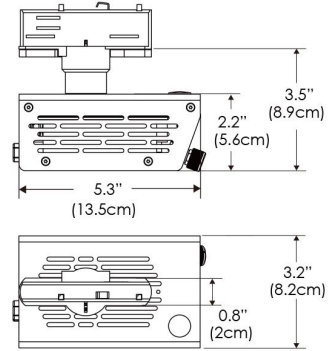

W360X-TEX Legacy product