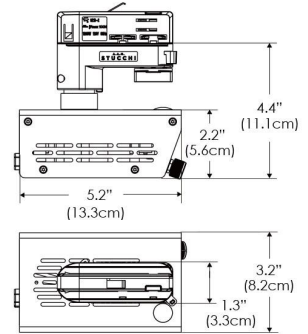

**MECHANICAL FIGURES**

**W360X-TOX/TON**

**PS**

**PSX**

**W360X-CLP**

**Mounting Bracket Dimensions ALL-CLP**

\*All -CLP configuration models come with standard DC cables of 6 inches and AC cables of 10 ft.

Distance		3' (~0.9 m)	5' (~1.5 m)	10' (~3.0 m)
130°	@4000K			
	fc	156	82	20
	lux	1679	880	214
	@6500K			
	fc	158	83	21
	lux	1700	891	217
Beam Diameter		Ø 5.2' (1.6m)	Ø 8.8' (2.7m)	Ø 17.5' (5.3m)

Beam Angle : 130°

TB

Distance		3' (~0.9 m)	5' (~1.5 m)	10' (~3.0 m)
130°	@10000K			
	fc	96	35	11
	lux	1028	370	110
	@20000K			
	fc	47	17	6
	lux	498	179	57
Beam Diameter		Ø 5.2' (1.6m)	Ø 8.8' (2.7m)	Ø 17.5' (5.3m)

Beam Angle : 130°