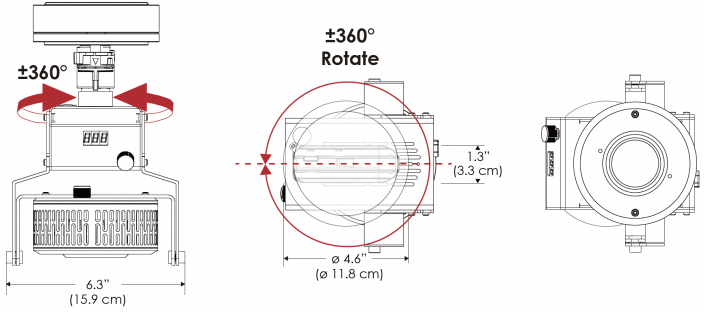

MECHANICAL FIGURES

W360X-MPT