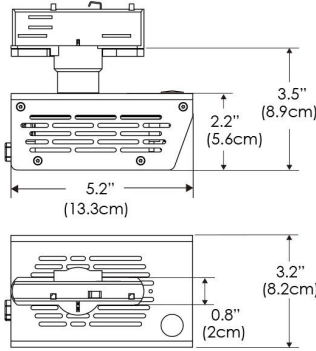

W360X-TEX Legacy product