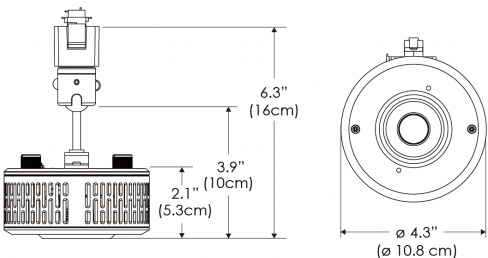

W360X-TG Legacy product