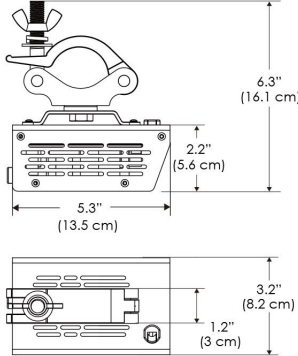

### SPECIFICATIONS

Beam Angle	130°
Spectrum Type	AMZ : Plant Flourish & Growth
	TB : Coral Health & Growth
Control	Intensity (0% - 100%), CCT
LED Source	DiCon Dense Matrix LED
Power Draw	80W max
AC Input Voltage	100 - 240V AC, 60Hz
Cooling	Fan Cooled
Operating Temperature	32 - 104°F (0 - 40°C)
Fixture Weight	0.8lb (~0.3kg)
Power Supply Weight	1.0lb (~0.4kg)

**MECHANICAL FIGURES**

**W360X-TOX/TON**

**PS**

**PSX**

**W360X-CLP**

**Mounting Bracket Dimensions ALL-CLP**

\*All -CLP configuration models come with standard DC cables of 6 inches and AC cables of 10 ft.

Distance		3' (~0.9 m)	5' (~1.5 m)	10' (~3.0 m)
130°	@4000K			
	fc	156	82	20
	lux	1679	880	214
	@6500K			
	fc	158	83	21
	lux	1700	891	217
Beam Diameter		Ø 5.2' (1.6m)	Ø 8.8' (2.7m)	Ø 17.5' (5.3m)

Beam Angle : 130°

TB

Distance		3' (~0.9 m)	5' (~1.5 m)	10' (~3.0 m)
130°	@10000K			
	fc	96	35	11
	lux	1028	370	110
	@20000K			
	fc	47	17	6
	lux	498	179	57
Beam Diameter		Ø 5.2' (1.6m)	Ø 8.8' (2.7m)	Ø 17.5' (5.3m)

Beam Angle : 130°