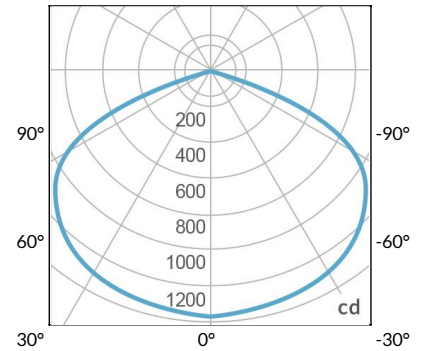

Distance		3' (~0.9 m)	5' (~1.5 m)	10' (~3.0 m)
130°	@4000K			
	fc	156	82	20
	lux	1679	880	214
	@6500K			
	fc	158	83	21
	lux	1700	891	217
Beam Diameter		Ø 5.2' (1.6m)	Ø 8.8' (2.7m)	Ø 17.5' (5.3m)

Beam Angle : 130°

TB

Distance		3' (~0.9 m)	5' (~1.5 m)	10' (~3.0 m)
130°	@10000K			
	fc	96	35	11
	lux	1028	370	110
	@20000K			
	fc	47	17	6
	lux	498	179	57
Beam Diameter		Ø 5.2' (1.6m)	Ø 8.8' (2.7m)	Ø 17.5' (5.3m)

Beam Angle : 130°